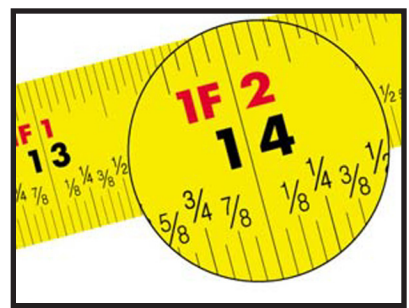

Magnetic-tip Tape Measure

- NEW! Hi-Viz, fluorescent yellow color helps you locate easily.
- 25-foot tape measure has large magnetic end hook -- easy to handle for a single person.
- Easy to read fractions are printed on the blade for fast and accurate measurements.
- Tape measure's acrylic-coated blade provides durability and protects it from rust, corrosion, and solvents.
- Ergonomic, rubber-coated case gives you a comfortable, sure grip.

Large Magnetic End Hook →

Fractional Gradations Printed on Blade

Extends 25 Feet

MODEL #	DESCRIPTION	WEIGHT
DA76441	Magnetic-tip Tape Measure, 25', Ergonomic Case	0.570 lbs.

1-800-327-5619
www.KlenkTools.com